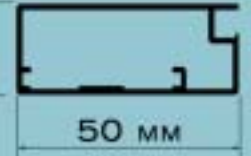

- PROFILÉ EN ALUMINIUM
- RECTANGULAIRE
- ALUMINUM PROFILE
- RECTANGULAR

FINITION ALUMINIUM ANODISÉ
ANODIZED ALUMINUM FINISH

FINITION ACIER INOXYDABLE
STAINLESS STEEL FINISH

20.5 MM

50 MM

20.5 MM

50 MM

FINITION ALUMINIUM ANODISÉ
ANODIZED ALUMINUM FINISH